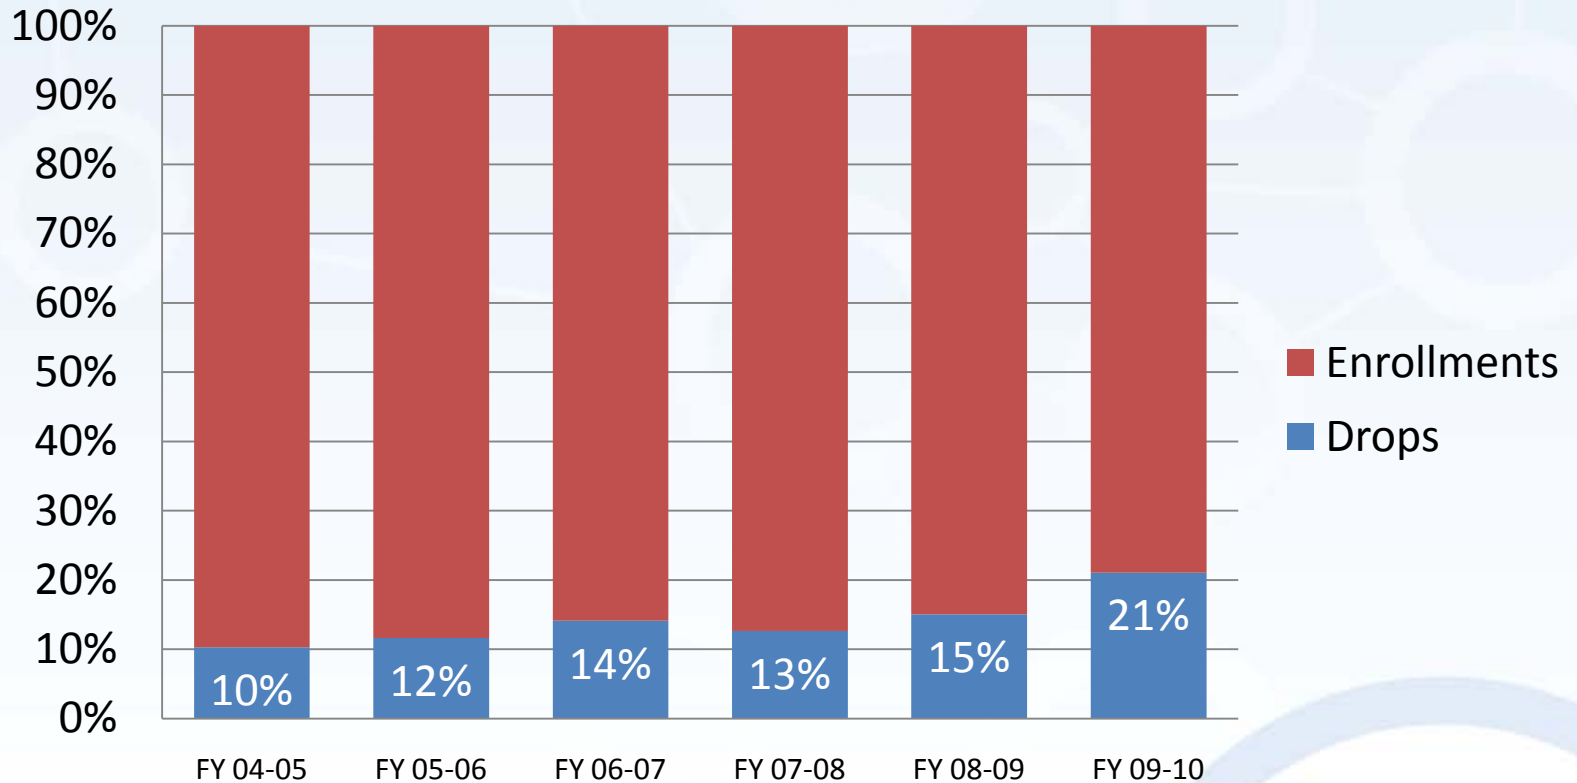

RODP Student Drop History for Cleveland State