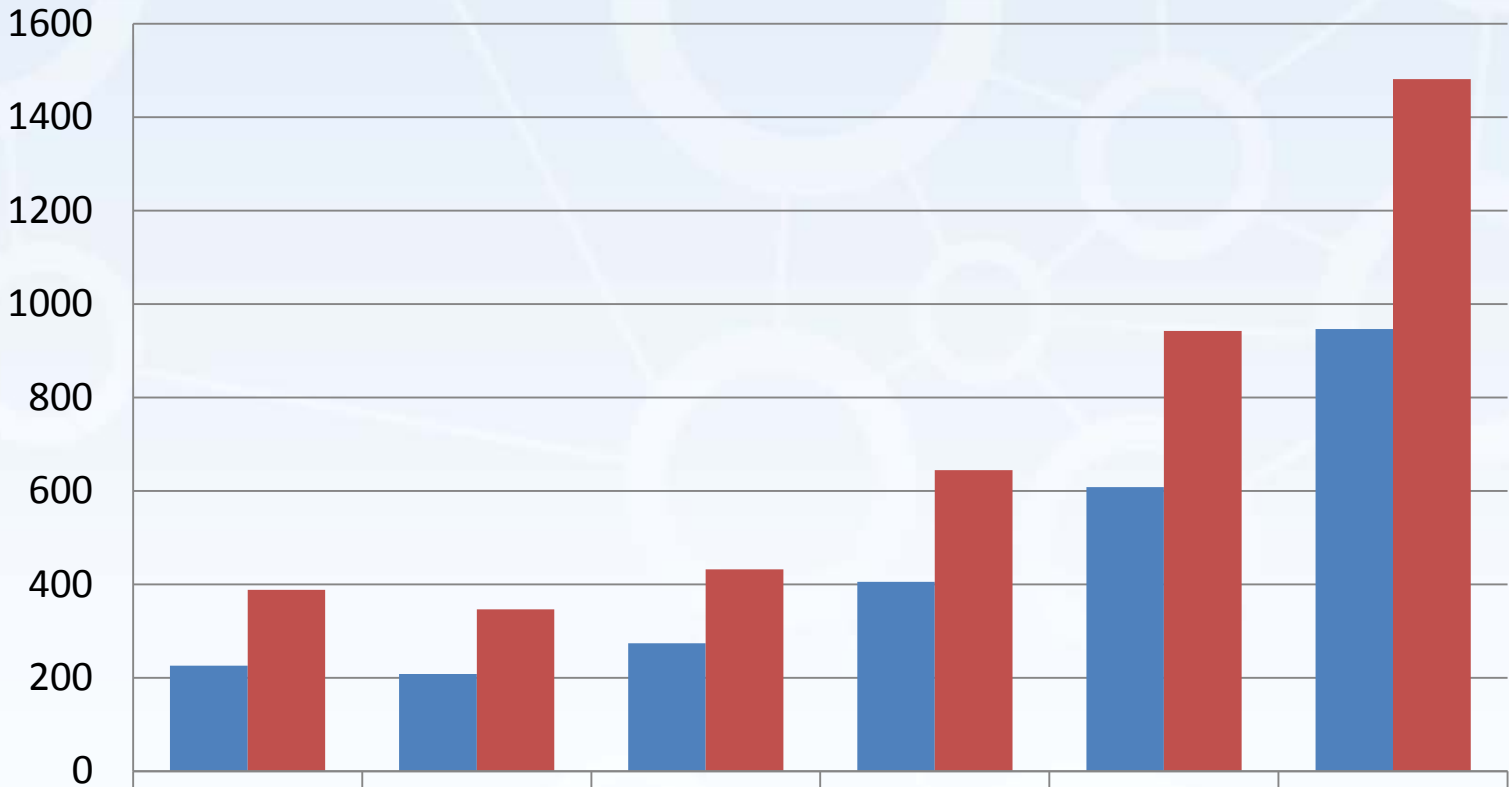

RODP Student Count/Enrollments for Cleveland State

	FY 04-05	FY 05-06	FY 06-07	FY 07-08	FY 08-09	FY 09-10
■ Headcount	226	208	274	405	608	946
■ Enrollments	388	346	432	644	942	1481