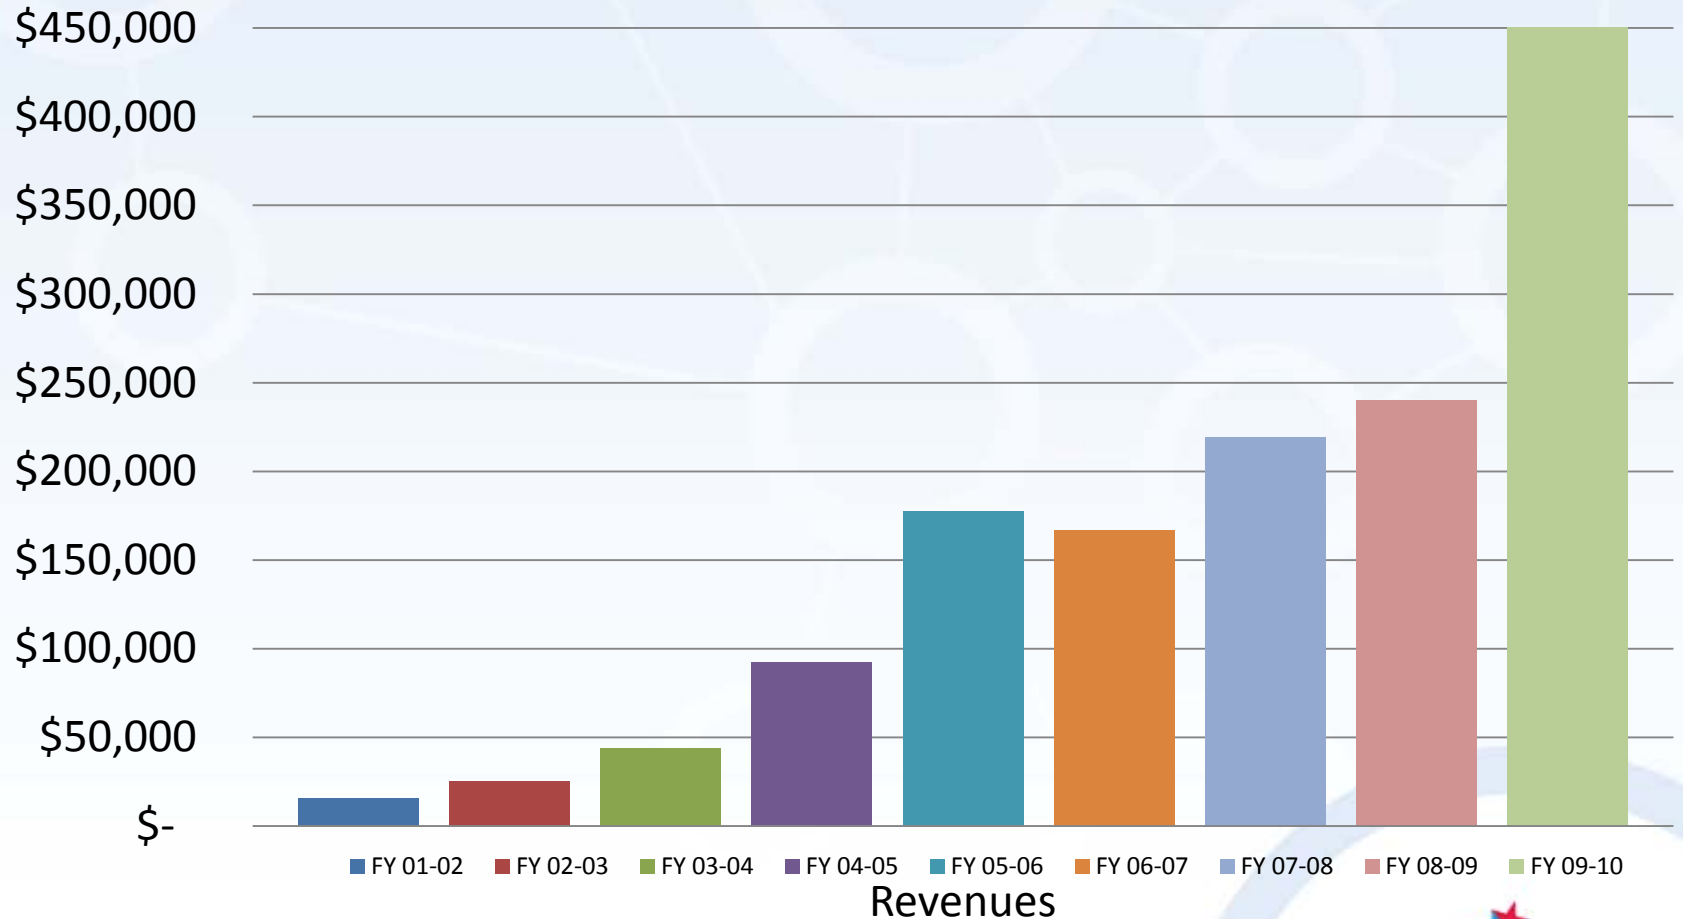

Annual Revenues Net of Instructional Cost for Cleveland State