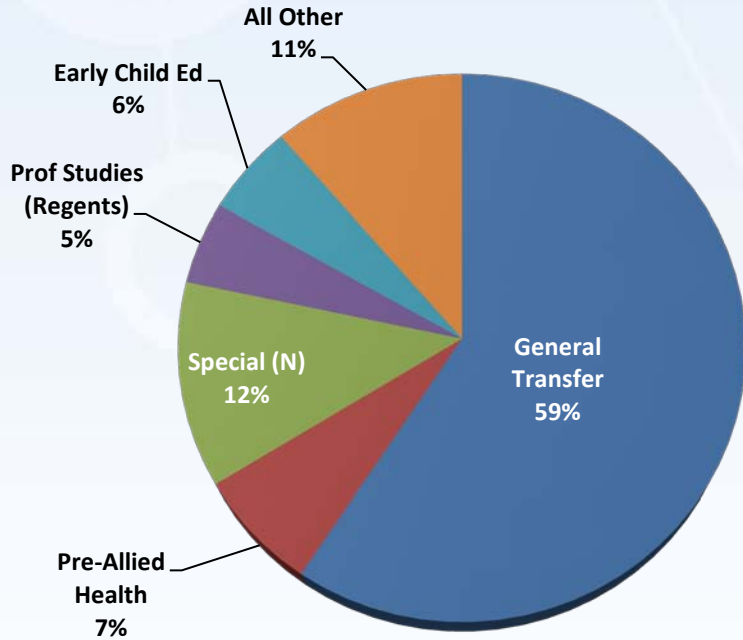

FY 04-05 RODP Enrollments by Major at Cleveland State