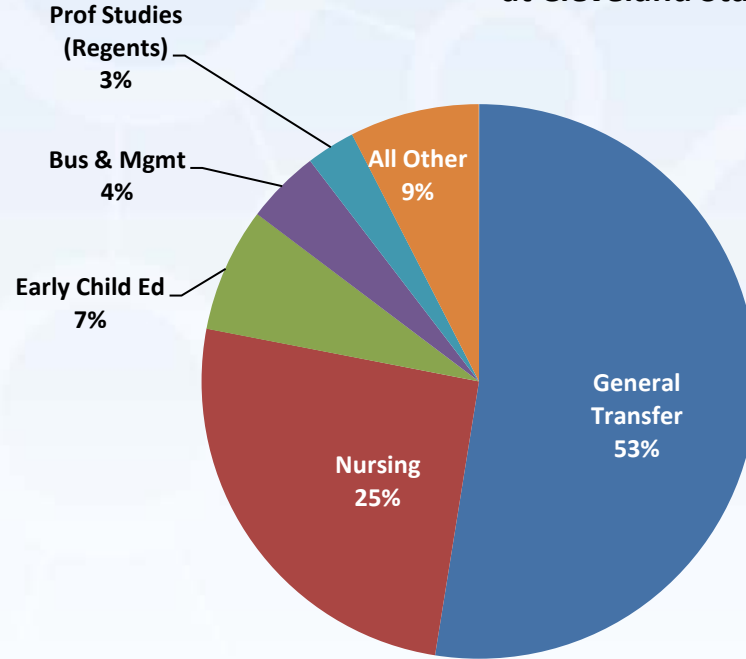

FY 09-10 RODP Enrollments by Major at Cleveland State