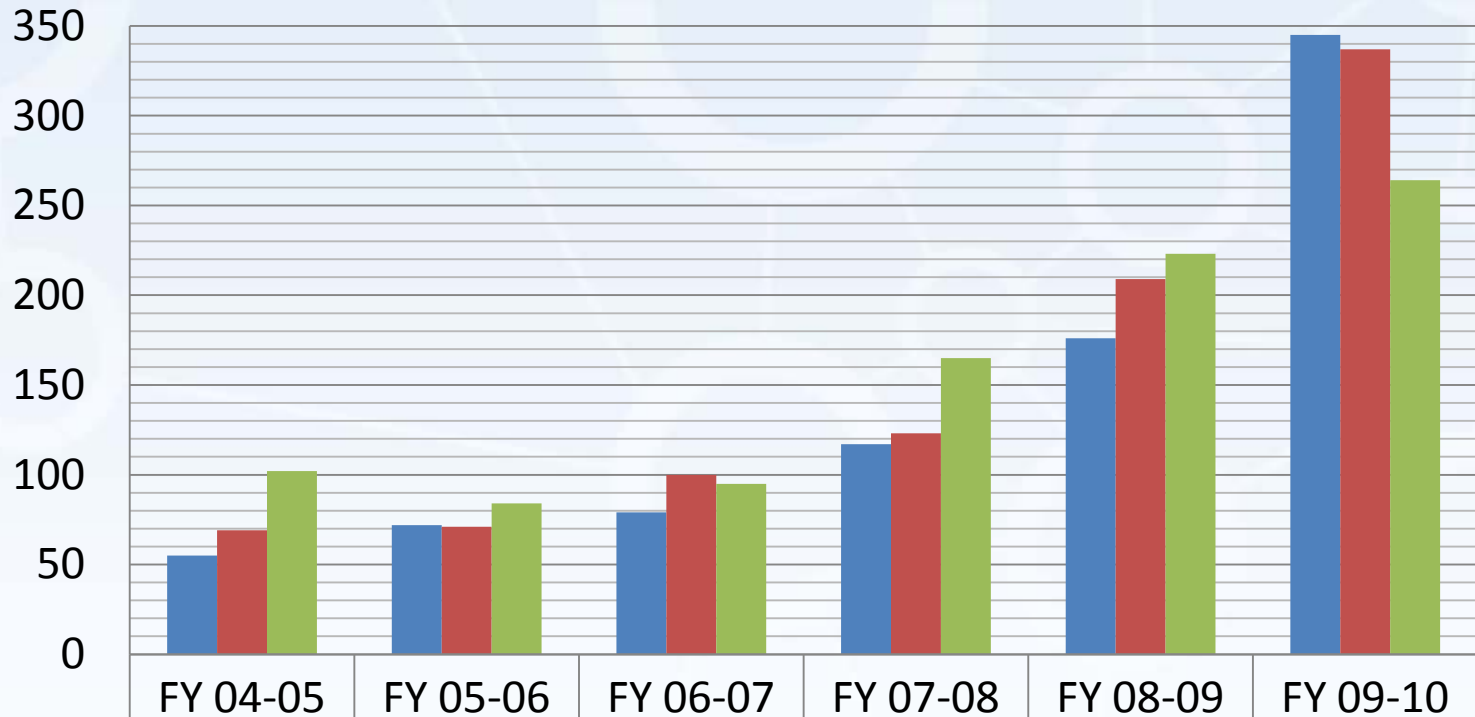

Courses Offered by Cleveland State

Fall	12	18	19	20	23	29
Spring	13	22	23	20	25	31
Summer	14	20	17	21	21	26

RODP Student Counts for Cleveland State

■ Fall	55	72	79	117	176	345
■ Spring	69	71	100	123	209	337
■ Summer	102	84	95	165	223	264