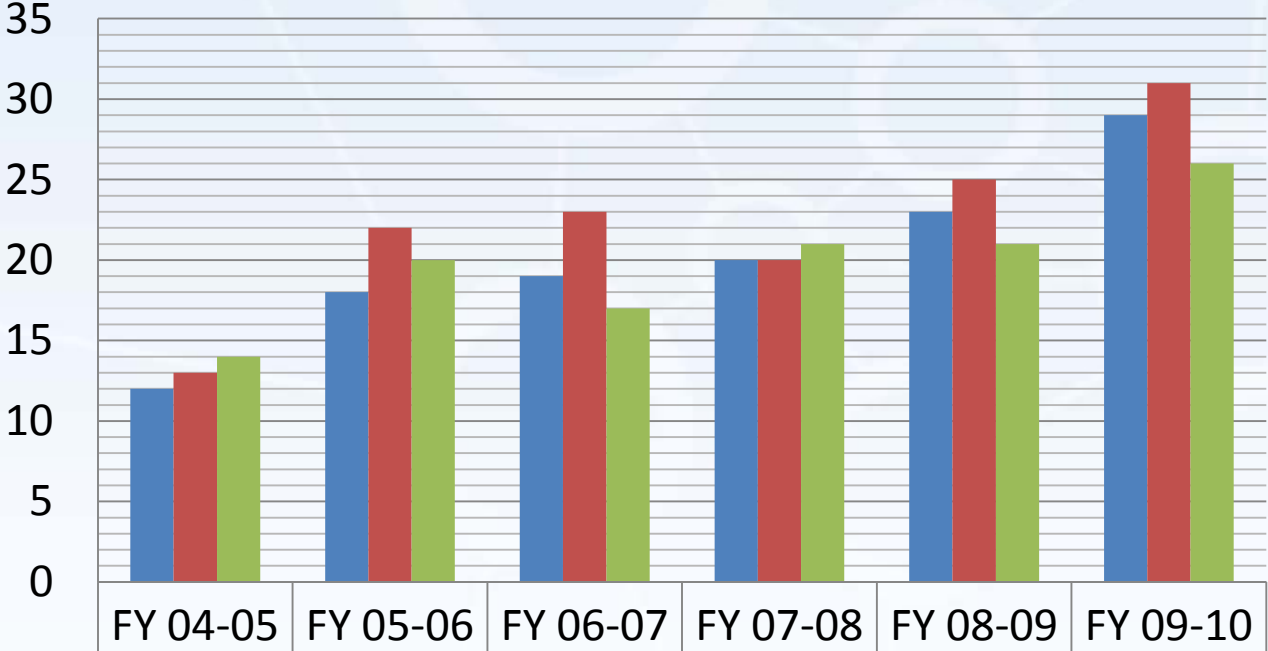

Courses Offered by Cleveland State

Fall	12	18	19	20	23	29
Spring	13	22	23	20	25	31
Summer	14	20	17	21	21	26

RODP Student Counts for Cleveland State

■ Fall	55	72	79	117	176	345
■ Spring	69	71	100	123	209	337
■ Summer	102	84	95	165	223	264