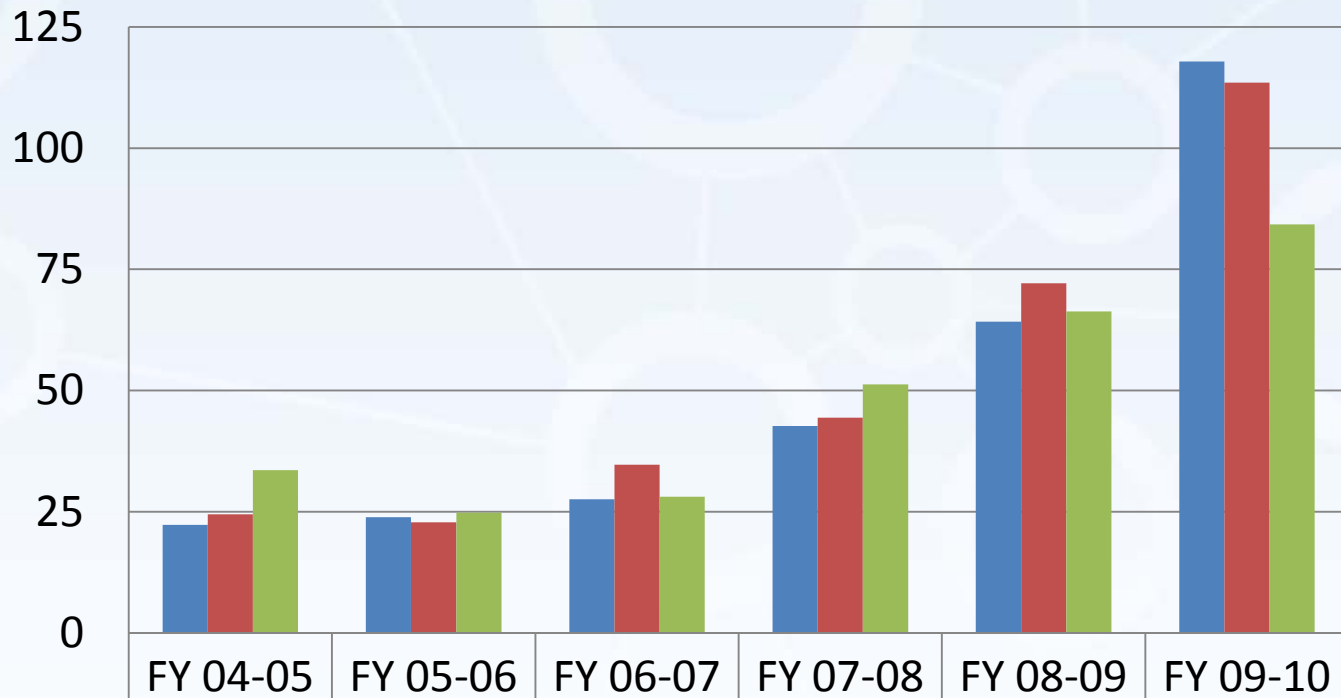

Full-time Student Equivalents for Cleveland State

■ Fall	22.3	23.9	27.6	42.7	64.2	117.9
■ Spring	24.5	22.8	34.7	44.4	72.1	113.5
■ Summer	33.6	24.8	28.1	51.3	66.3	84.3