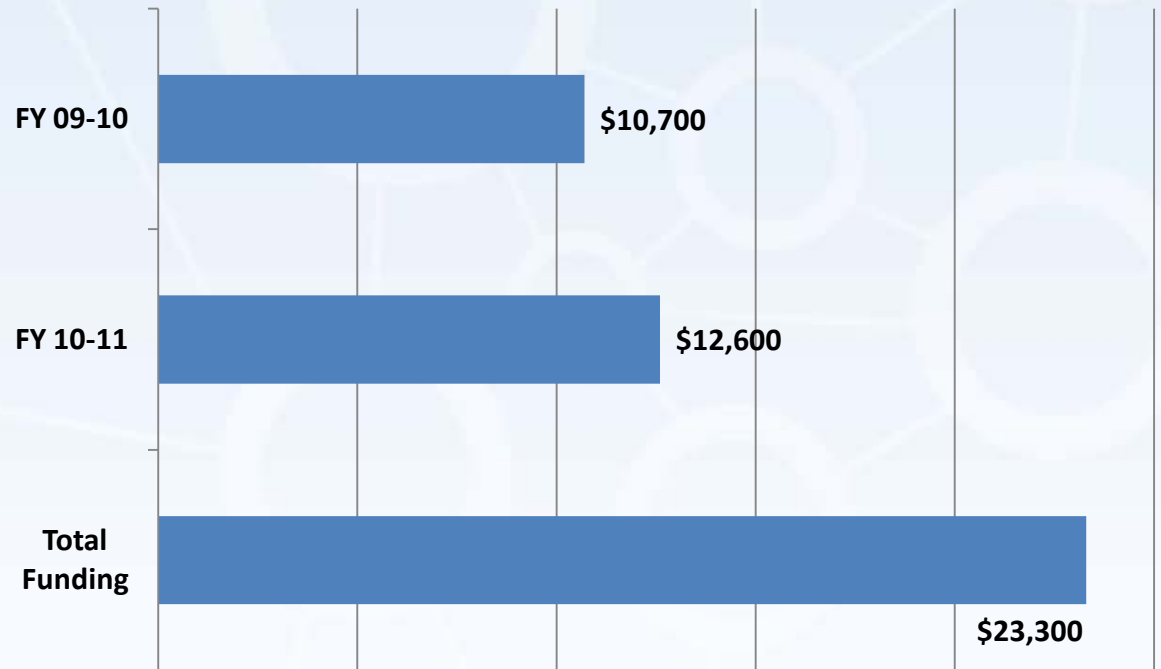

RODP Mentors – Contracted Budgets with Cleveland State

Cleveland State Faculty & Program Mentors Contract Year: July 1 – June 30

FY 10-11	FY 09-10
Karen Dale	Karen Dale
Bryan Reed	Bryan Reed