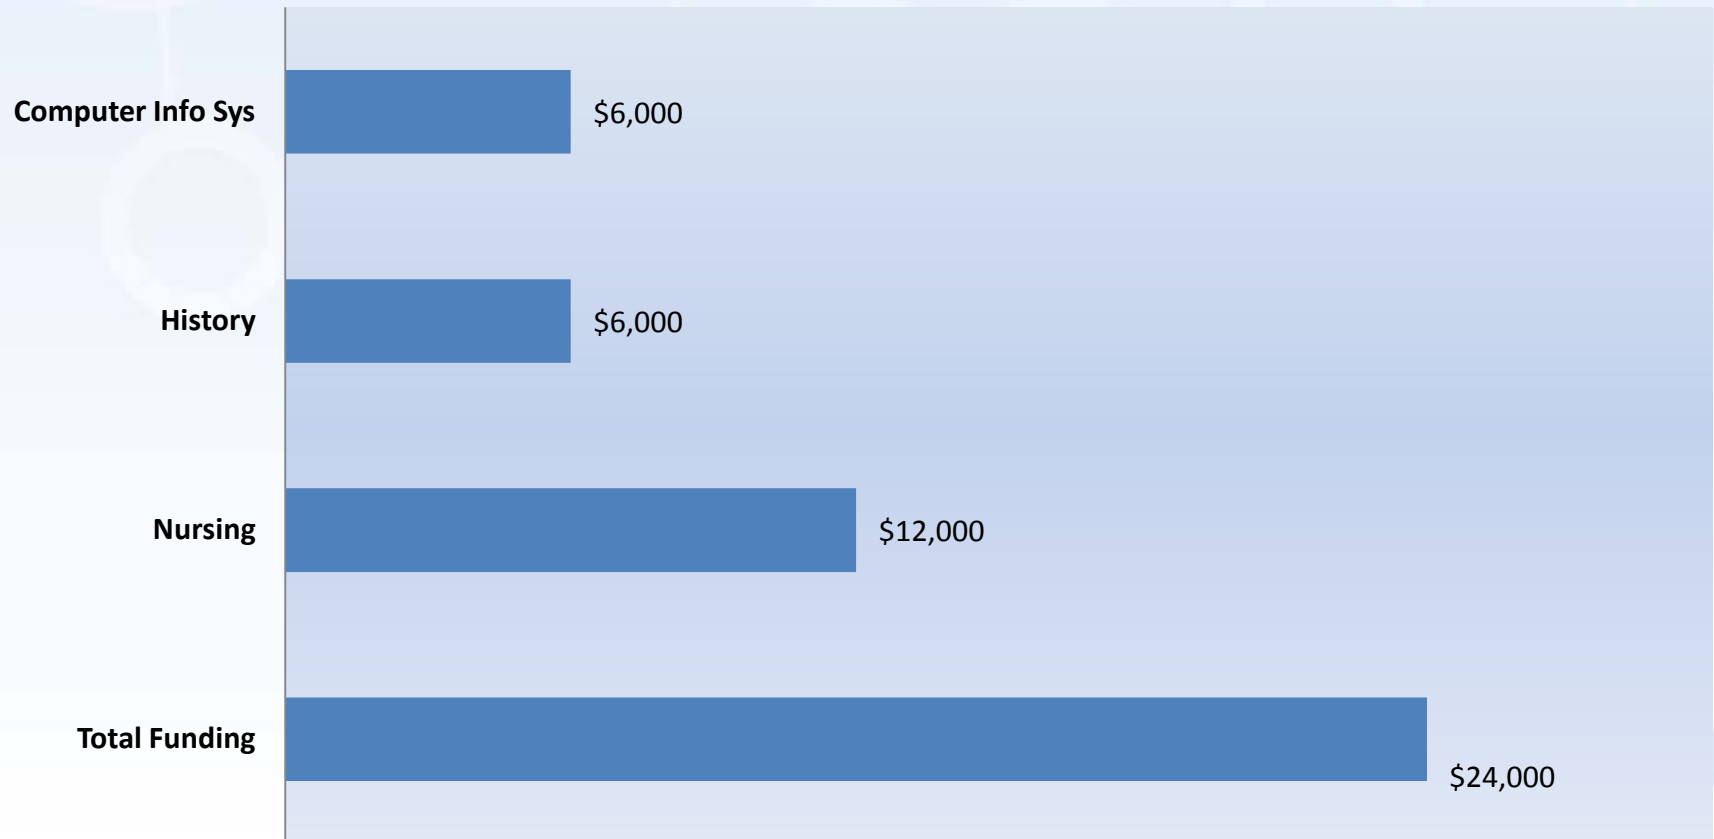

RODP Course Development Funding Received by Cleveland State 2005-2010