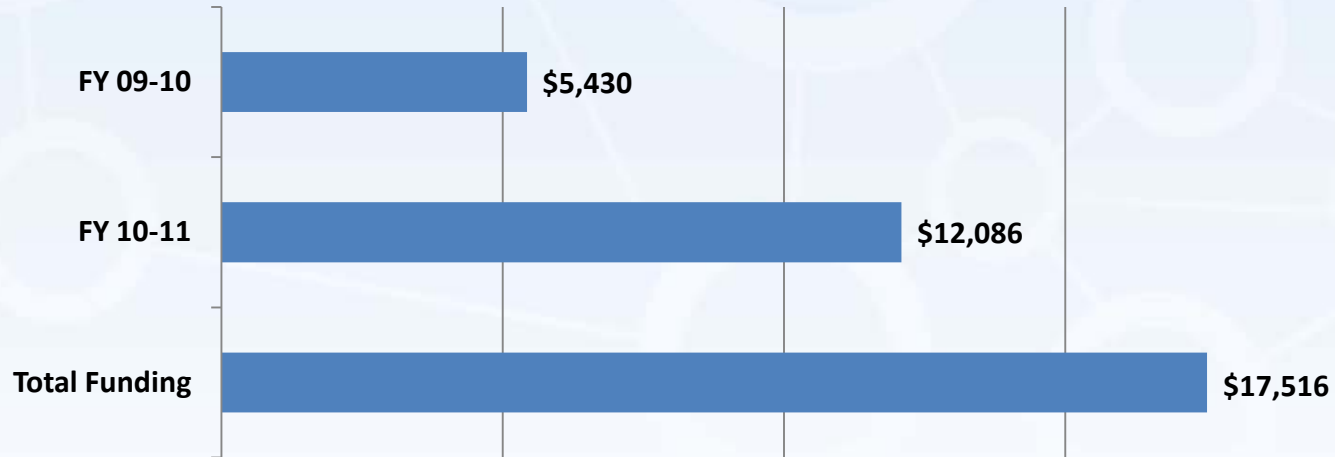

RODP Mentors – Contracted Budgets with Motlow State

Motlow State
Faculty & Program Mentors
Contract Year: July 1 – June 30

FY 09-10

FY 10-11

Donna McKoon

Donna McKoon

Claire Morris