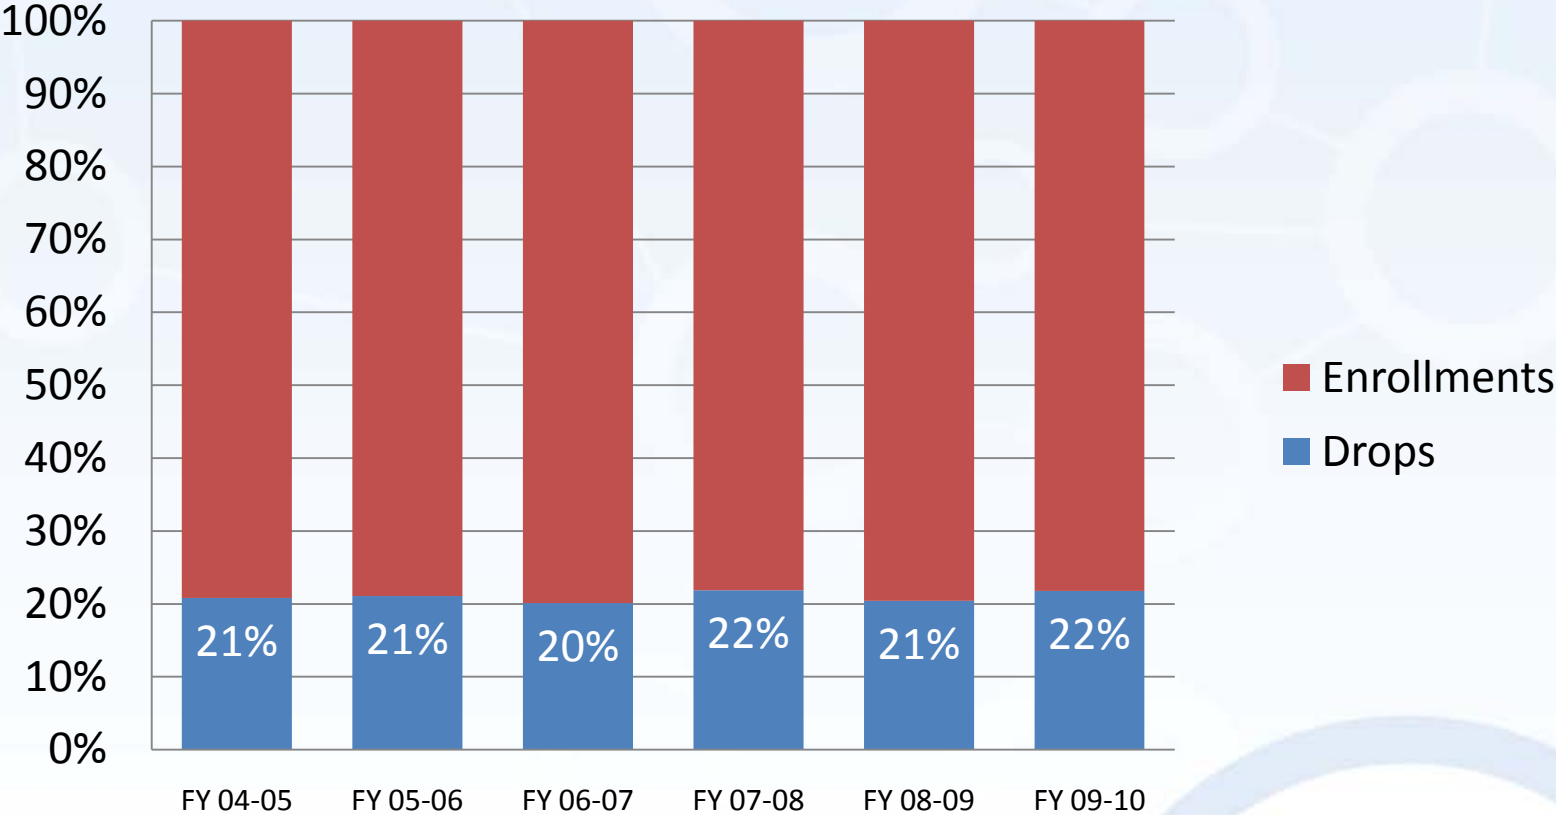

RODP Student Drop History for Motlow State