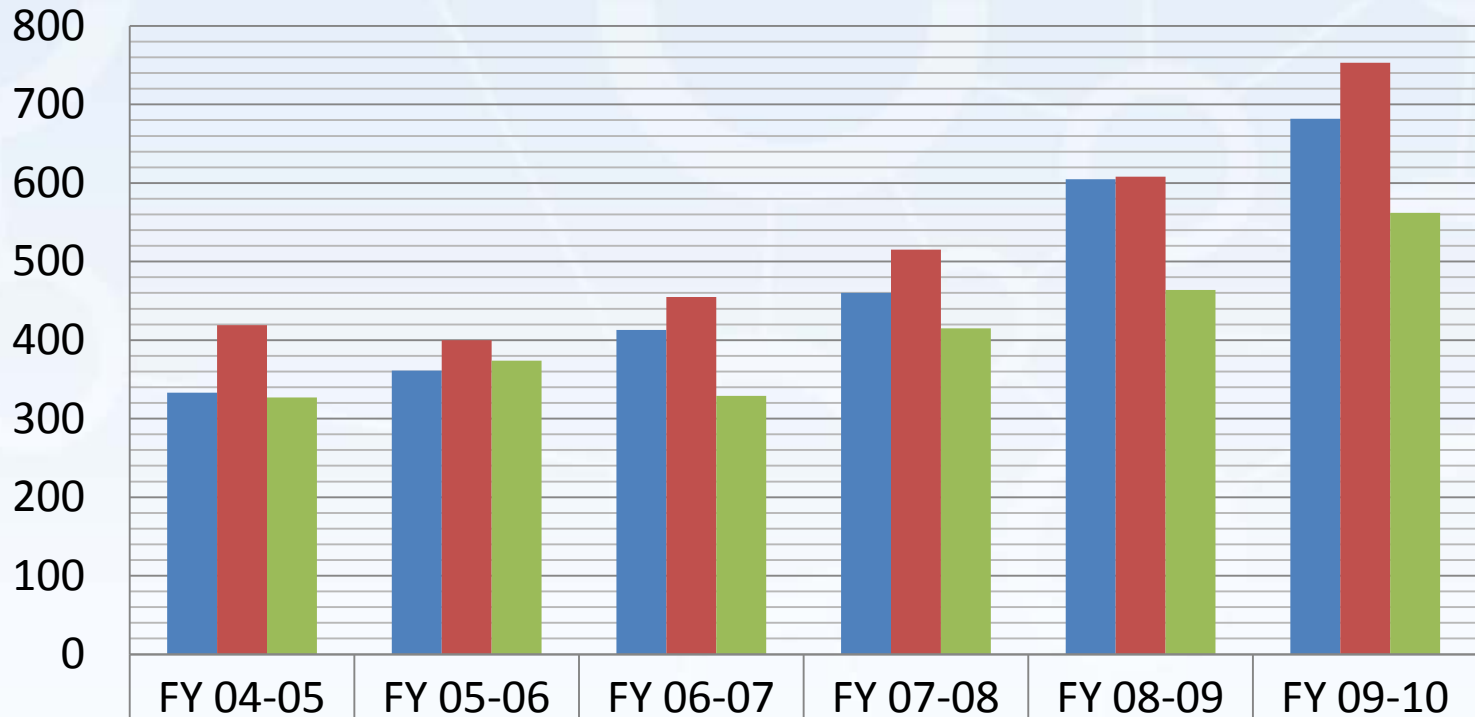

Courses Offered by Motlow State

■ Fall	22	24	27	33	44	47
■ Spring	36	29	29	27	41	54
■ Summer	20	26	21	26	32	48

RODP Student Counts for Motlow State

■ Fall	333	361	413	460	605	682
■ Spring	419	400	455	515	608	753
■ Summer	327	374	329	415	464	562