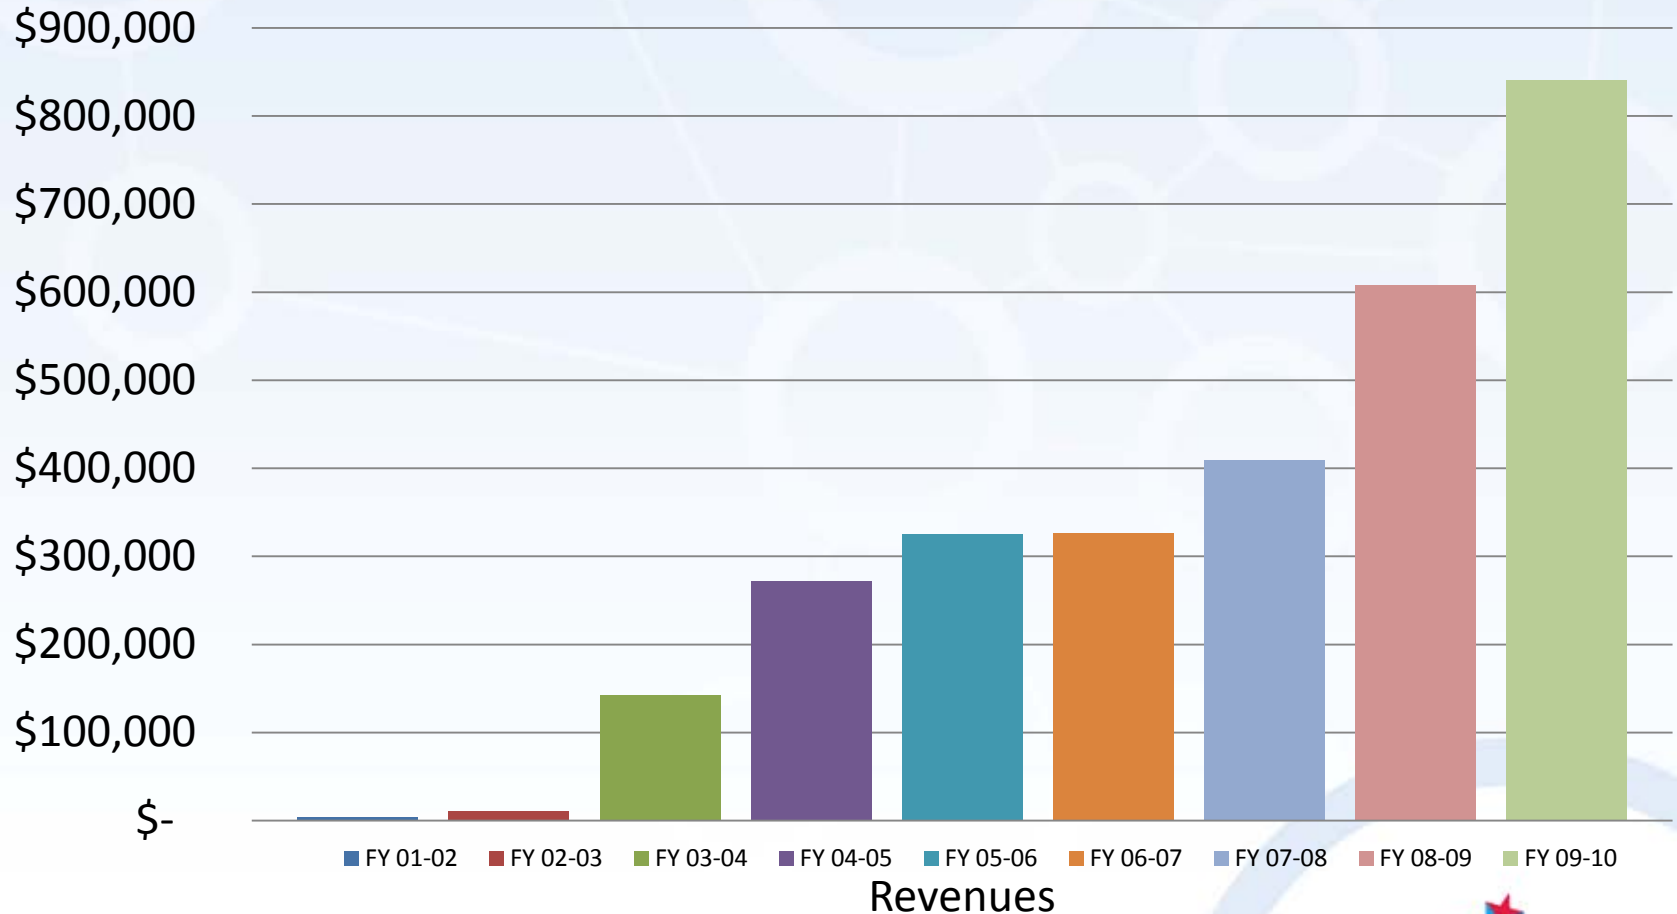

Full-time Student Equivalents for Motlow State

	FY 04-05	FY 05-06	FY 06-07	FY 07-08	FY 08-09	FY 09-10
Fall	129	131.8	141.3	160.5	201.8	222.7
Spring	137.3	137.9	150.7	172	205	247.6
Summer	102.7	126.9	108.8	129.3	143.3	180.1

FY 04-05 RODP Enrollments by Major at Motlow

FY 09-10 RODP Enrollments by Major at Motlow

Annual Revenues Net of Instructional Cost for Motlow

RODP Course Development Funding Received by Motlow 2005-2010