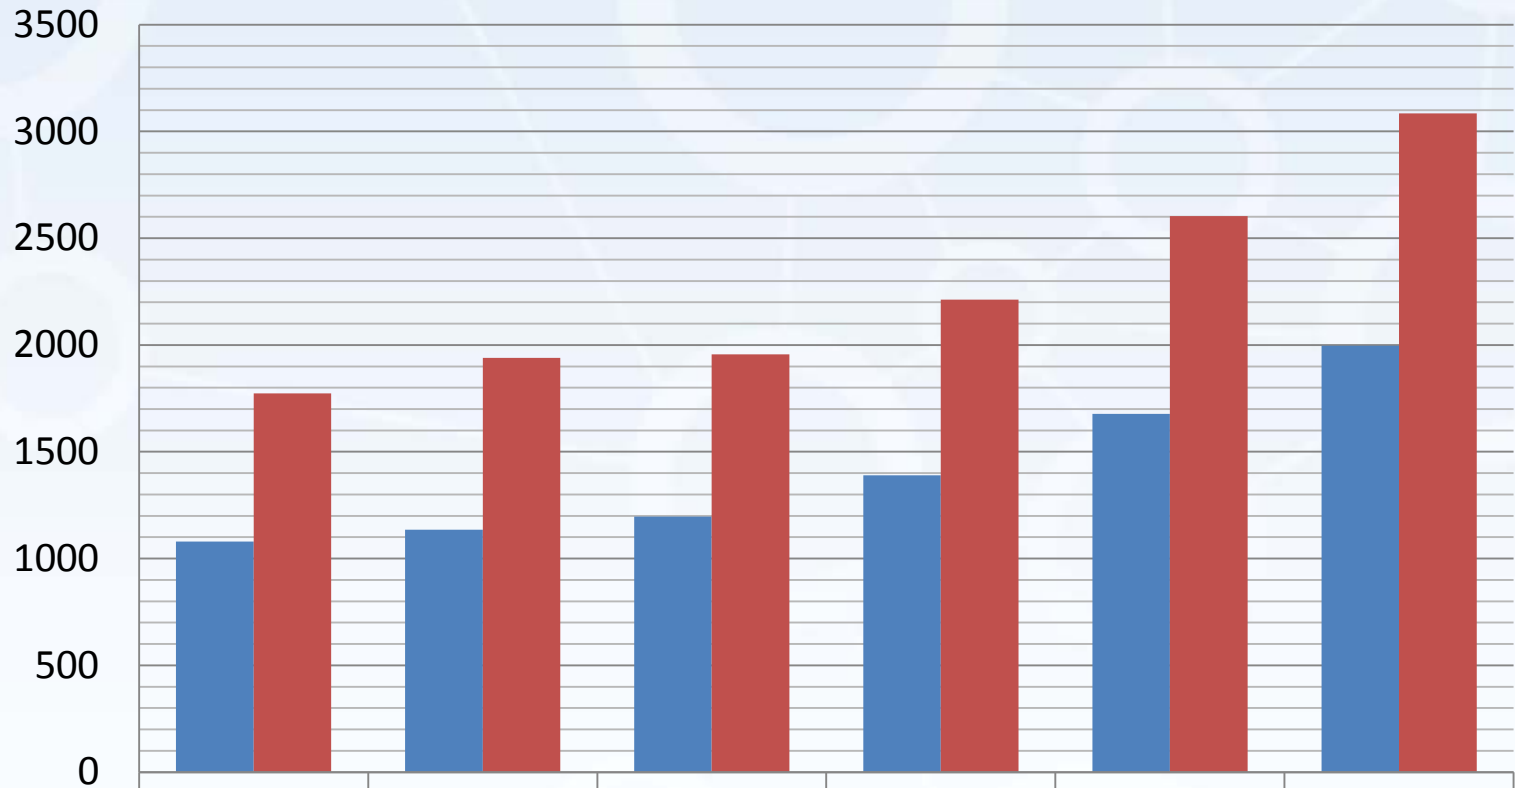

Courses Offered by Motlow State

■ Fall	22	24	27	33	44	47
■ Spring	36	29	29	27	41	54
■ Summer	20	26	21	26	32	48

RODP Student Counts for Motlow State

■ Fall	333	361	413	460	605	682
■ Spring	419	400	455	515	608	753
■ Summer	327	374	329	415	464	562

RODP Student Count/Enrollments for Motlow State

	FY 04-05	FY 05-06	FY 06-07	FY 07-08	FY 08-09	FY 09-10
■ Headcount	1079	1135	1197	1390	1677	1997
■ Enrollments	1773	1940	1956	2213	2603	3085

RODP Student Drop History for Motlow State