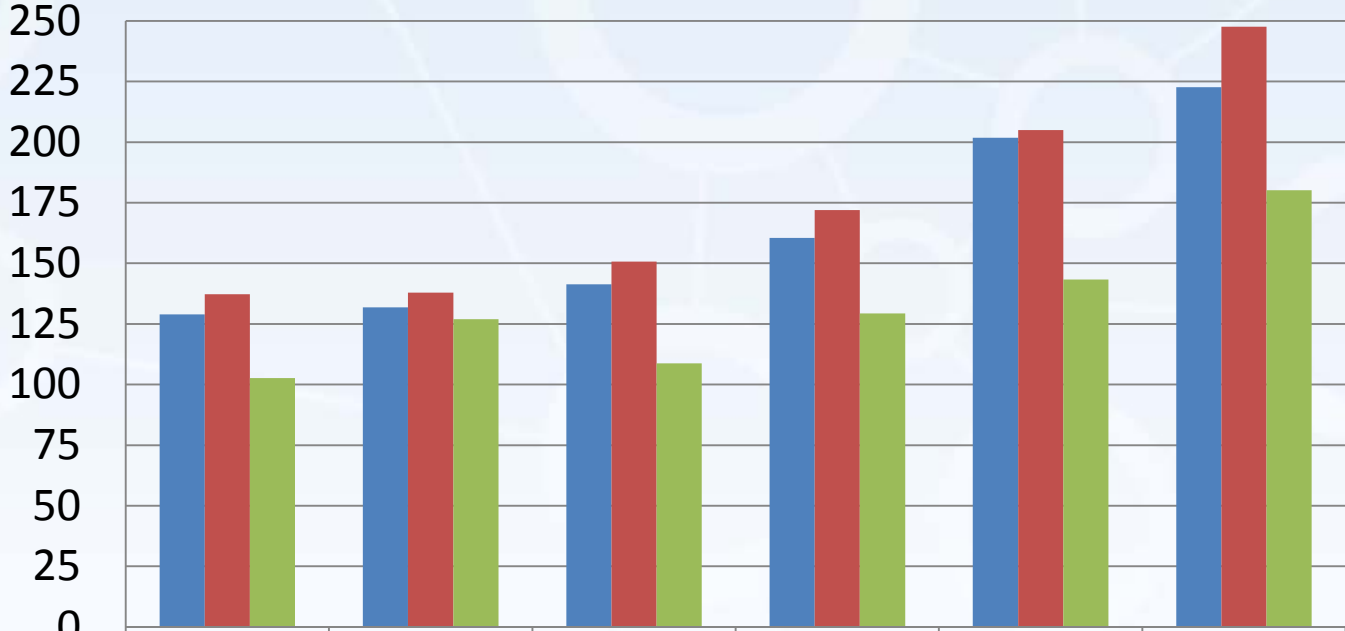

RODP Student Count/Enrollments for Motlow State

	FY 04-05	FY 05-06	FY 06-07	FY 07-08	FY 08-09	FY 09-10
■ Headcount	1079	1135	1197	1390	1677	1997
■ Enrollments	1773	1940	1956	2213	2603	3085

RODP Student Drop History for Motlow State

Full-time Student Equivalents for Motlow State

	FY 04-05	FY 05-06	FY 06-07	FY 07-08	FY 08-09	FY 09-10
Fall	129	131.8	141.3	160.5	201.8	222.7
Spring	137.3	137.9	150.7	172	205	247.6
Summer	102.7	126.9	108.8	129.3	143.3	180.1