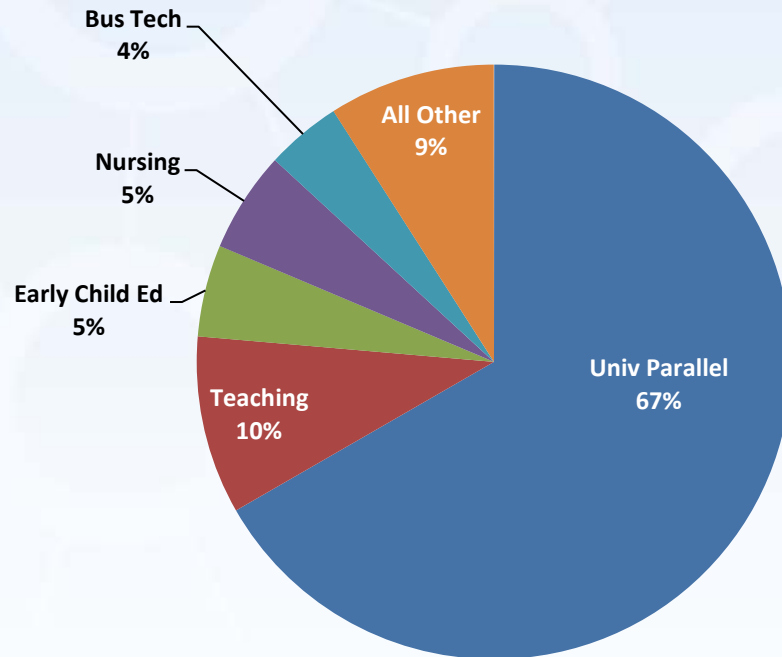

Full-time Student Equivalents for Motlow State

	FY 04-05	FY 05-06	FY 06-07	FY 07-08	FY 08-09	FY 09-10
Fall	129	131.8	141.3	160.5	201.8	222.7
Spring	137.3	137.9	150.7	172	205	247.6
Summer	102.7	126.9	108.8	129.3	143.3	180.1

FY 04-05 RODP Enrollments by Major at Motlow

FY 09-10 RODP Enrollments by Major at Motlow

Annual Revenues Net of Instructional Cost for Motlow

RODP Course Development Funding Received by Motlow 2005-2010