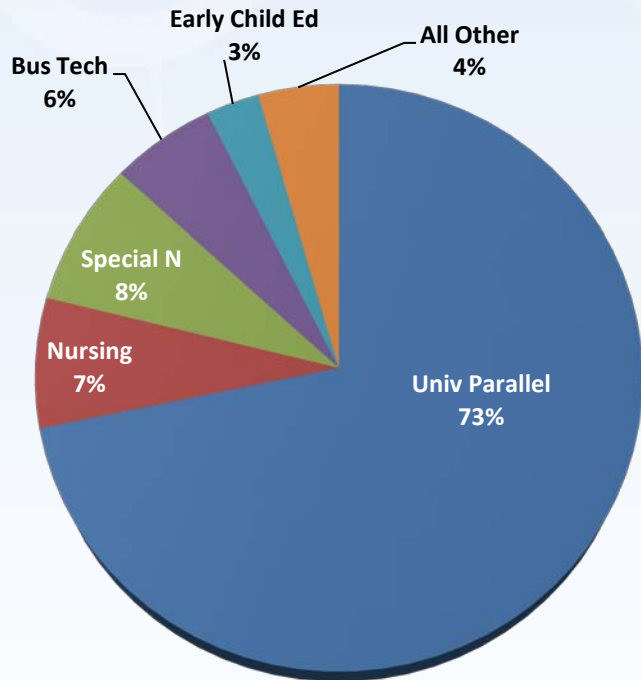

FY 04-05 RODP Enrollments by Major at Motlow