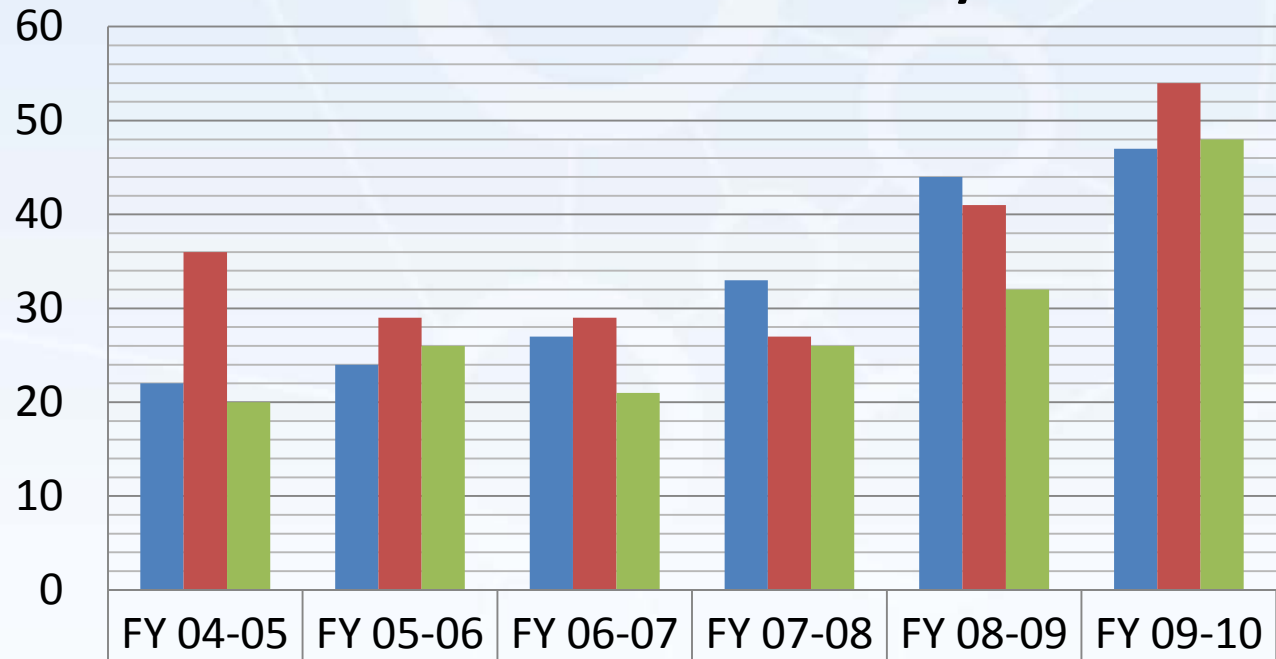

Courses Offered by Motlow State

■ Fall	22	24	27	33	44	47
■ Spring	36	29	29	27	41	54
■ Summer	20	26	21	26	32	48

RODP Student Counts for Motlow State

■ Fall	333	361	413	460	605	682
■ Spring	419	400	455	515	608	753
■ Summer	327	374	329	415	464	562