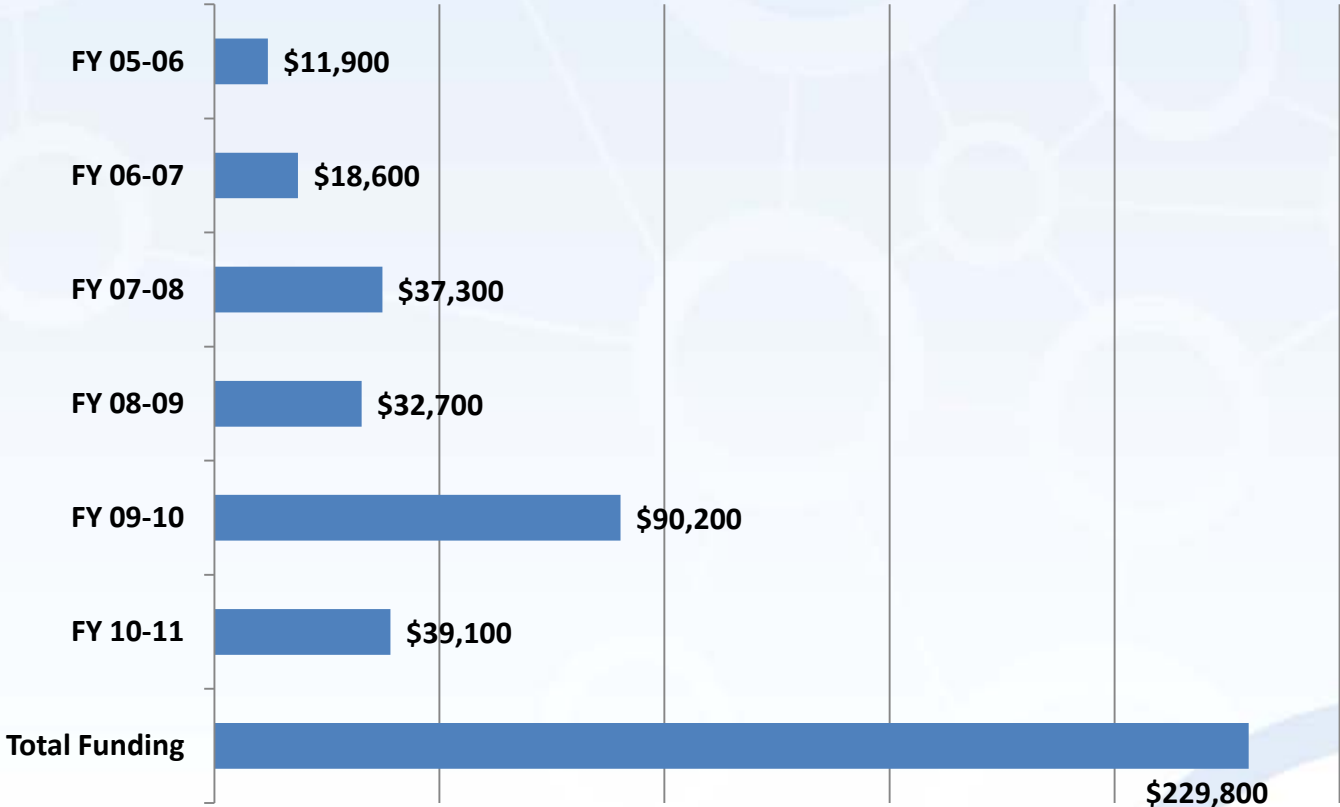

RODP Mentors – Contracted Budgets with Pellissippi State