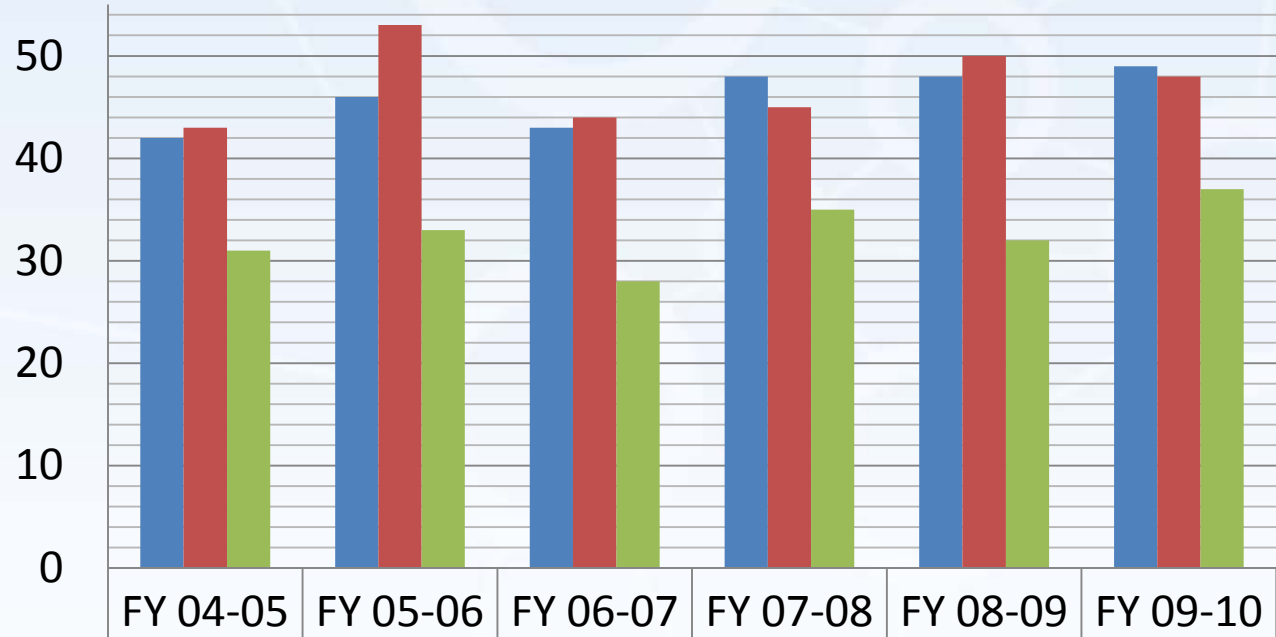

Courses Offered by Pellissippi State

	FY 04-05	FY 05-06	FY 06-07	FY 07-08	FY 08-09	FY 09-10
Fall	42	46	43	48	48	49
Spring	43	53	44	45	50	48
Summer	31	33	28	35	32	37

RODP Student Counts for Pellissippi State