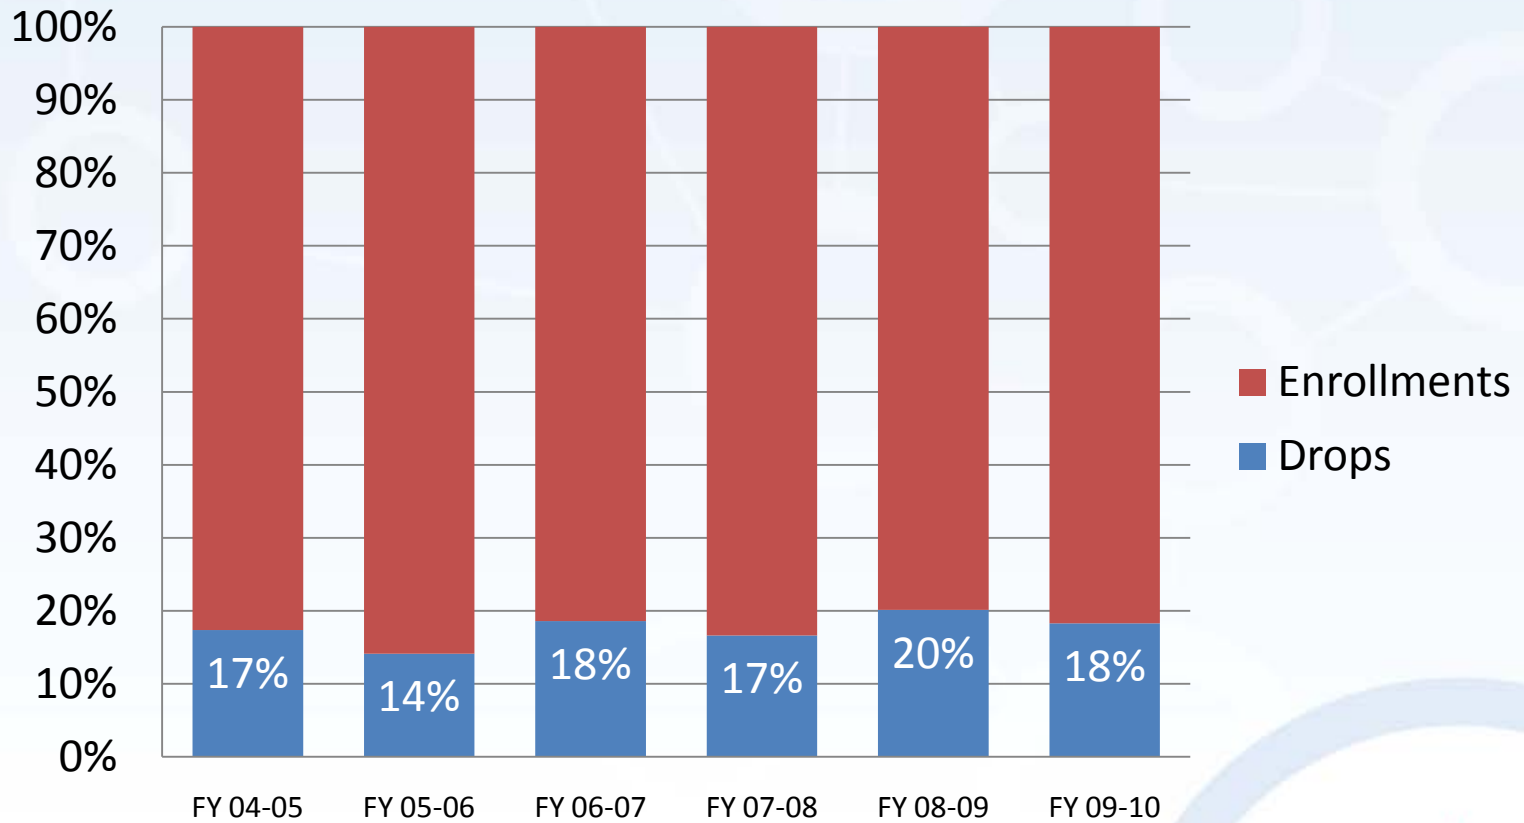

RODP Student Drop History for Pellissippi State