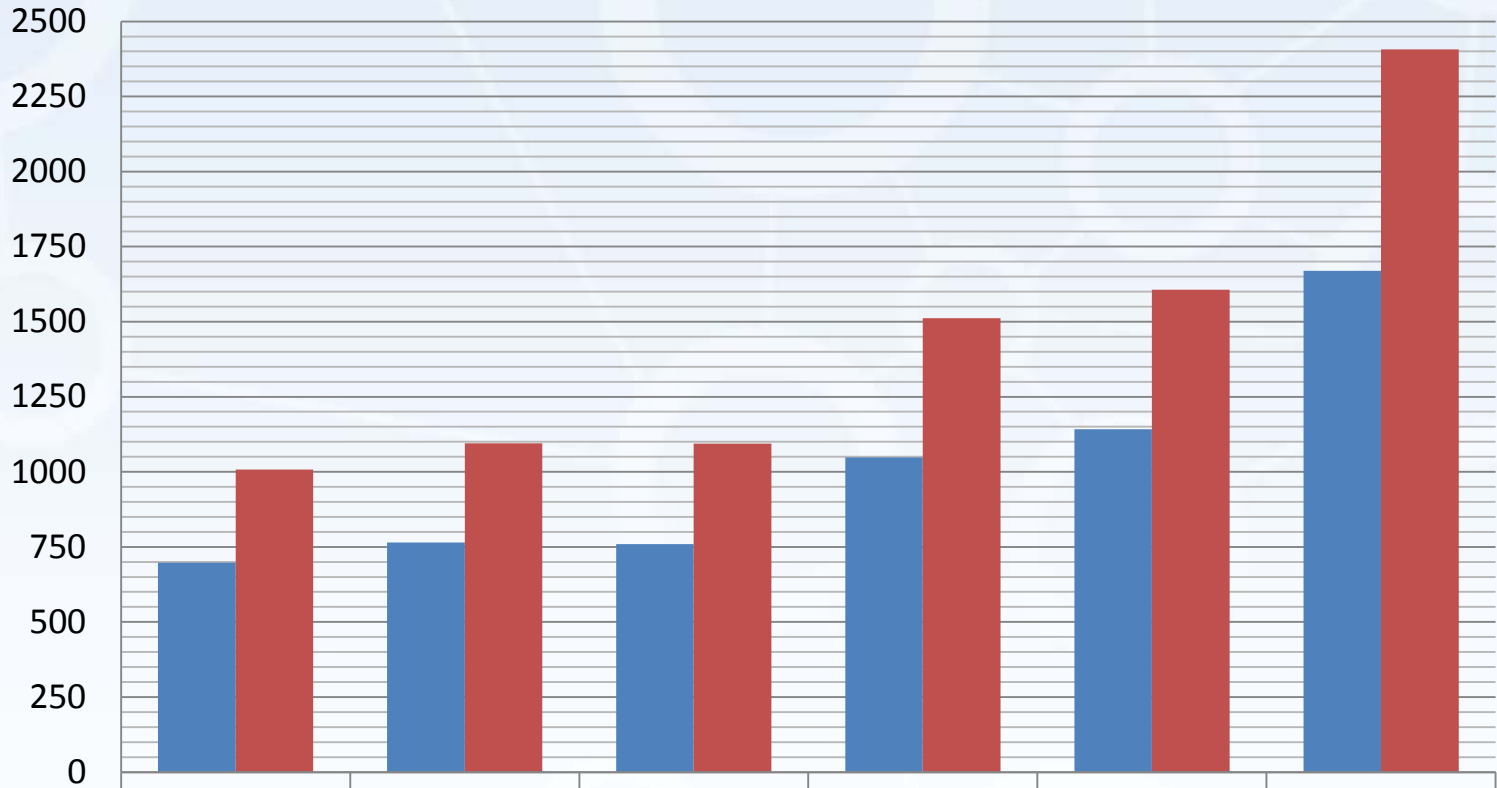

RODP Student Count/Enrollments for Pellissippi State

■ Headcount	697	765	759	1048	1142	1669
■ Enrollments	1008	1095	1094	1512	1607	2407