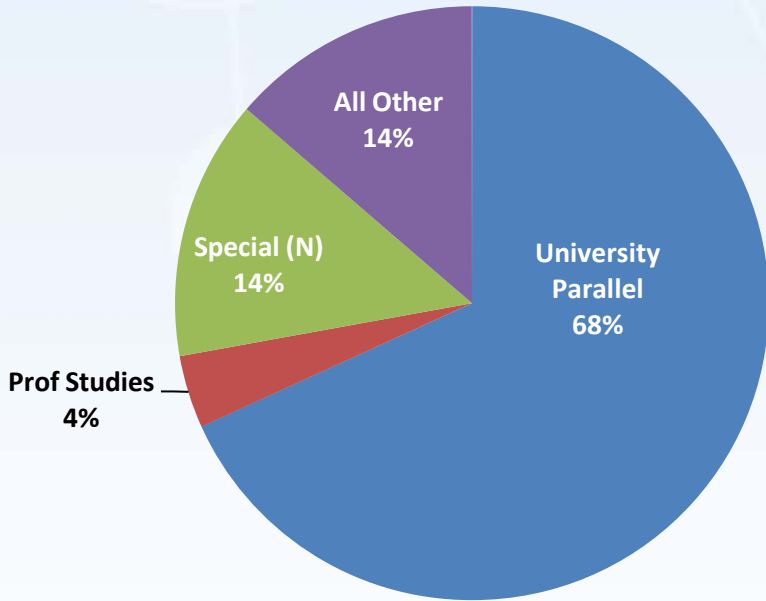

■ Fall	199	244	248	265	341	528
■ Spring	256	250	228	328	351	547
■ Summer	242	310	283	455	450	226

RODP Student Count/Enrollments for Pellissippi State

■ Headcount	697	765	759	1048	1142	1669
■ Enrollments	1008	1095	1094	1512	1607	2407

RODP Student Drop History for Pellissippi State

Full-time Student Equivalents for Pellissippi State

FY 04-05 RODP Enrollments by Major at Pellissippi State

FY 09-10 RODP Enrollments by Major at Pellissippi State