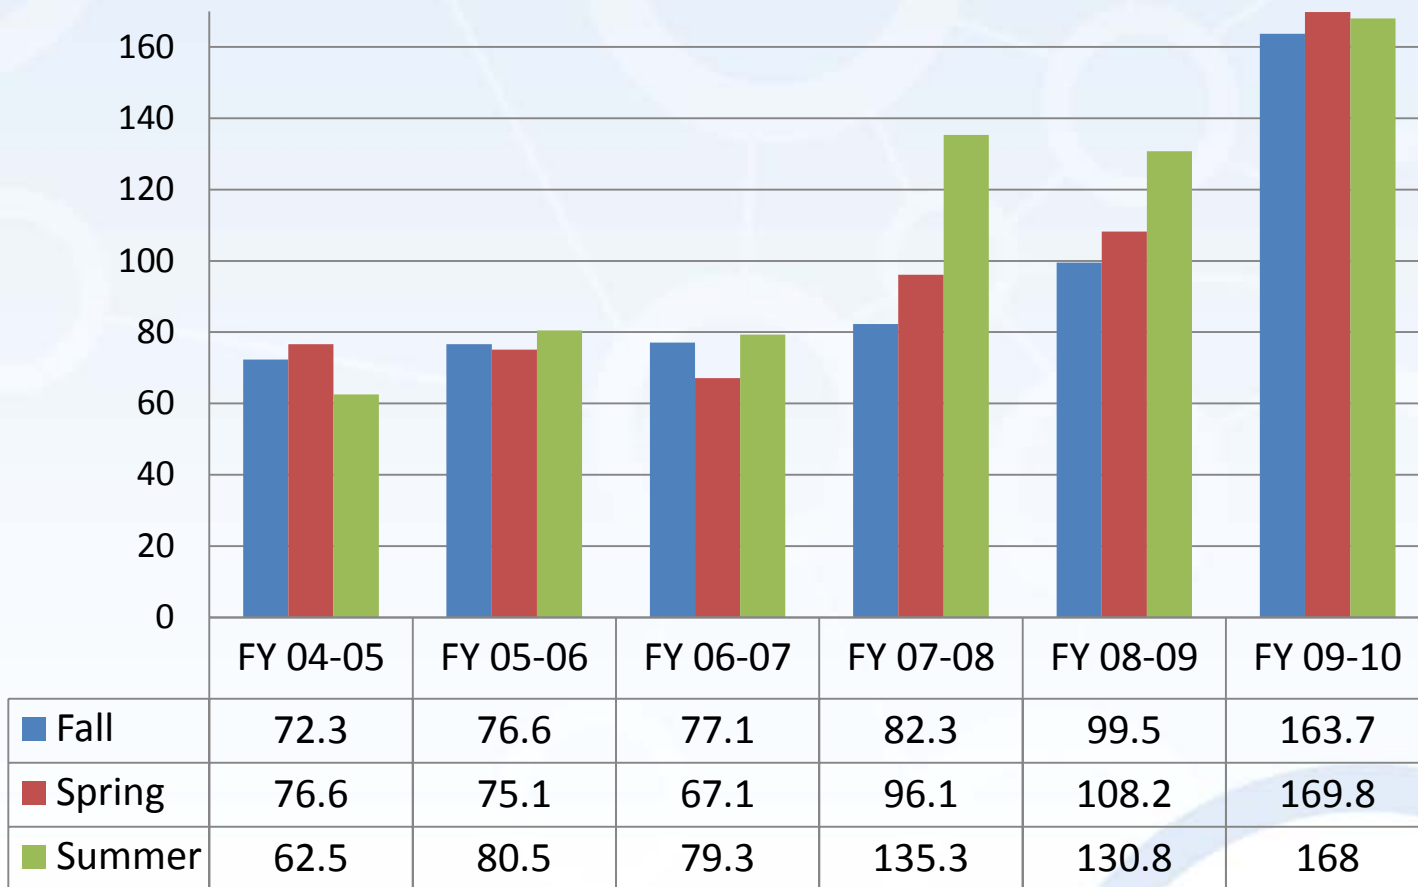

■ Fall	199	244	248	265	341	528
■ Spring	256	250	228	328	351	547
■ Summer	242	310	283	455	450	226

RODP Student Count/Enrollments for Pellissippi State

■ Headcount	697	765	759	1048	1142	1669
■ Enrollments	1008	1095	1094	1512	1607	2407

RODP Student Drop History for Pellissippi State

Full-time Student Equivalents for Pellissippi State

FY 04-05 RODP Enrollments by Major at Pellissippi State

FY 09-10 RODP Enrollments by Major at Pellissippi State