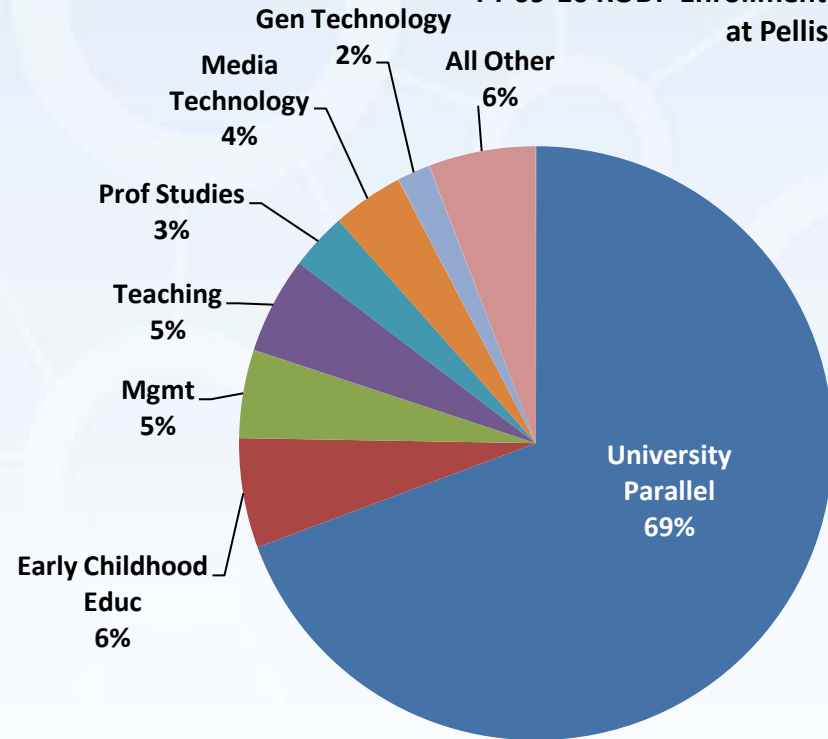

Regents Online Campus Collaborative

Pellissippi State

Presented by:
Raylean Henry
Associate Vice Chancellor
March 3, 2011

RODP Programs Offered by Pellissippi State

- Associate of Applied Science in Professional Studies with a concentration in Information Technology
- Associate of Applied Science in Early Childhood Education
- Associate of Arts in General Studies (University Parallel)
- Associate of Science in General Studies (University Parallel)
- Associate of Science in General Studies (University Parallel) for Teacher Aides and Paraprofessionals

RODP Student Drop History for Pellissippi State

Full-time Student Equivalents for Pellissippi State

FY 04-05 RODP Enrollments by Major at Pellissippi State

FY 09-10 RODP Enrollments by Major at Pellissippi State