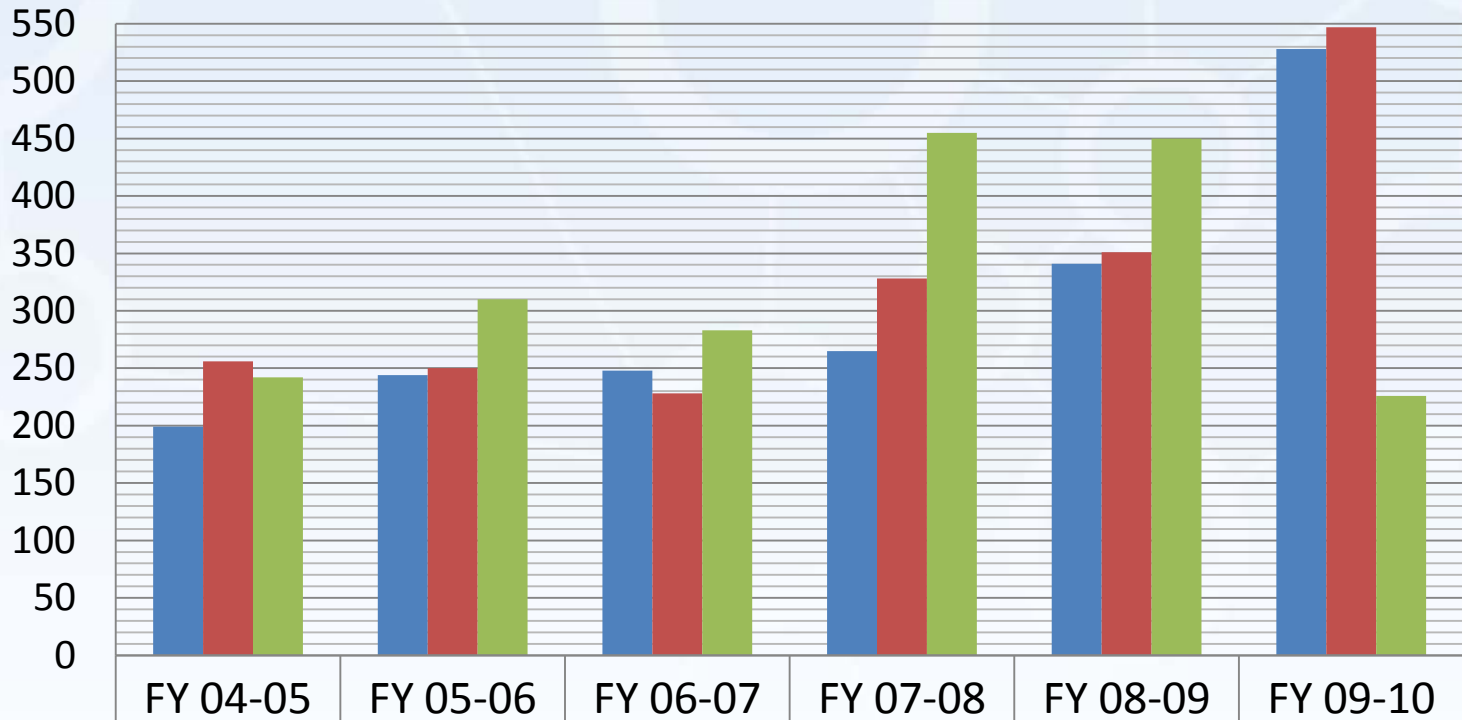

Courses Offered by Pellissippi State

	FY 04-05	FY 05-06	FY 06-07	FY 07-08	FY 08-09	FY 09-10
Fall	42	46	43	48	48	49
Spring	43	53	44	45	50	48
Summer	31	33	28	35	32	37

RODP Student Counts for Pellissippi State