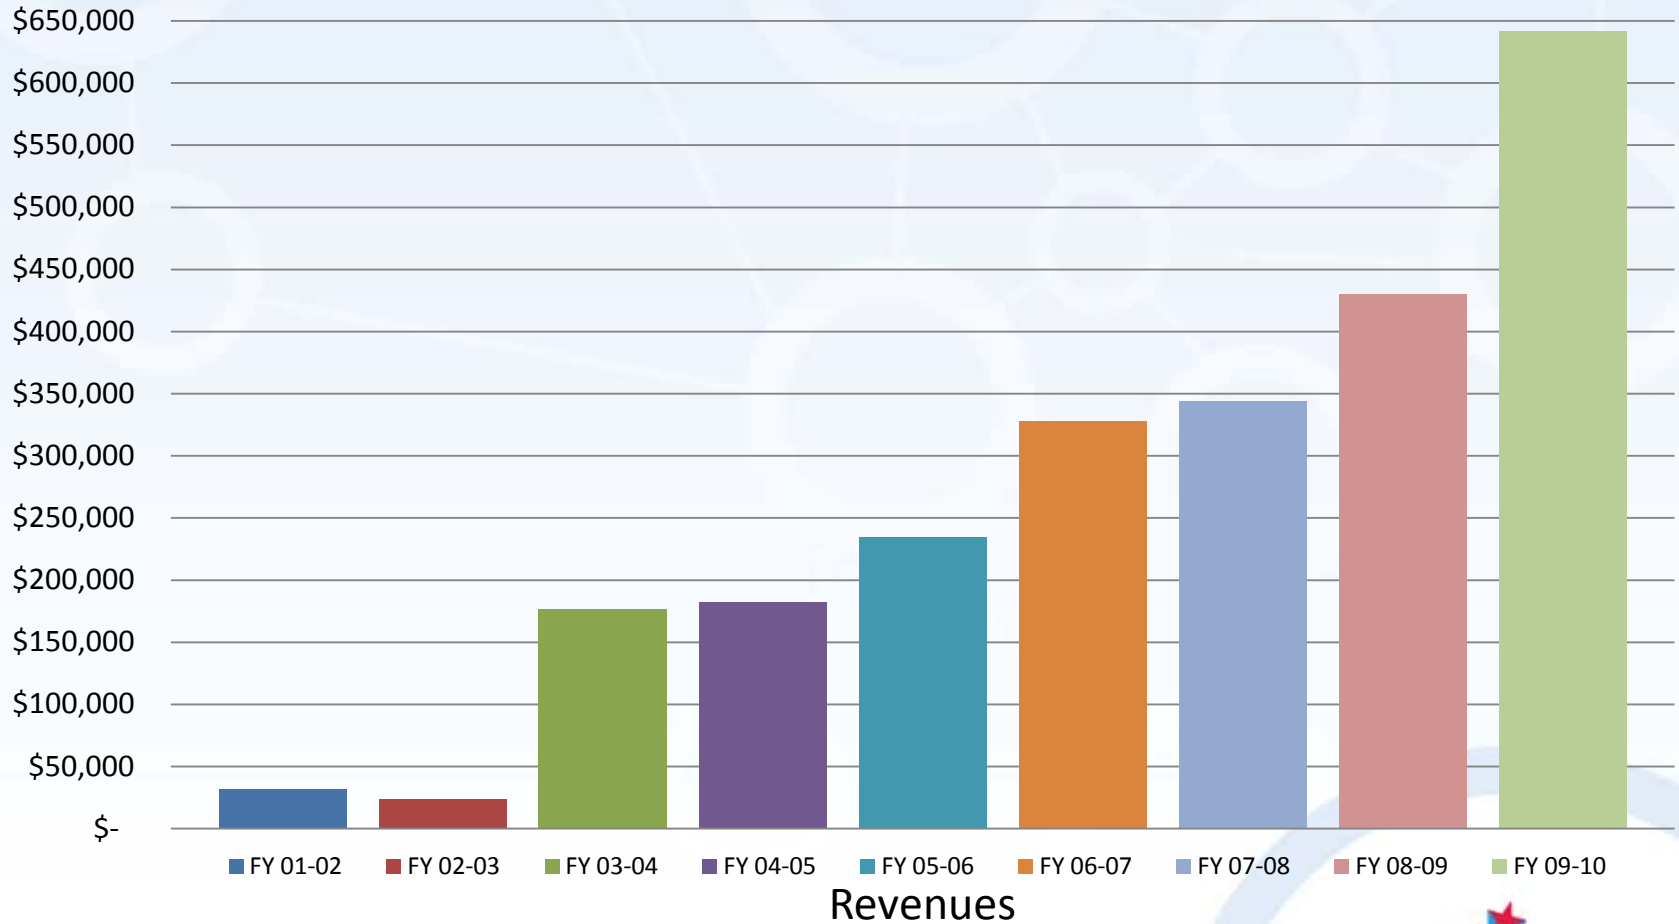

Annual Revenues Net of Instructional Cost for Pellissippi State